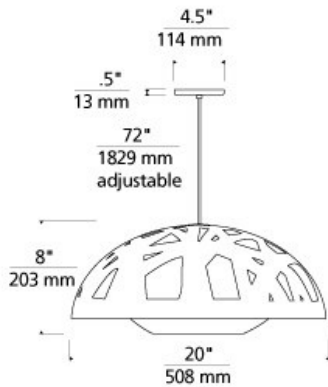

TECH LIGHTING®

7400 Linder Avenue T 847.410.4400
Skokie, Illinois 60077 F 847.410.4500

www.techlighting.com

700 ____ VNTGP ____ ____

FIXTURE TYPE: _____

JOB NAME: _____

NOTES: _____

_____

_____