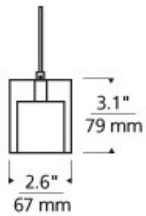

Cube Pendant

AMBER

COBALT

FROST

DESCRIPTION

Classic geometric cube shape made of pressed glass. Includes low-voltage, 35 watt halogen bi-pin lamp and six feet of field-cutable suspension cable.

SYSTEM

Available for FreeJack, MonoRail, Two-Circuit MonoRail, and Kable Lite. For use on T~trak, order FreeJack version and T~trak FreeJack Connector (sold separately).