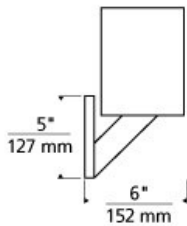

DESCRIPTION

Clean, contemporary metal base available with multiple round and square, felt and fabric shade options. Provides ambient and up-light. Includes 120 volt, 40 watt A19 medium base lamp or 120 volt, 18 watt GU24 base self-ballasted compact fluorescent lamp. Incandescent version dimmable with standard incandescent dimmer. Mounts up only.

INSTALLATION

Mounts to a standard 4" square junction box with round plaster ring (provided by electrician).

DIMMING

Incandescent version dimmable with standard incandescent dimmer.

WEIGHT

2.18lb / 0.99kg

ORDERING INFORMATION

700WSSBL	SHAPE OR SIZE	COLOR	FINISH	LAMP	
	R ROUND	E CAMEL	Z ANTIQUE BRONZE	-CF	INCANDESCENT COMPACT FLOURESCENT
	S SQUARE	O CHARCOAL GRAY	S SATIN NICKEL		
		N CHOCOLATE BROWN			
		I IVORY			
		S STONE			

TECH LIGHTING®

7400 Linder Avenue
Skokie, Illinois 60077

T 847.410.4400
F 847.410.4500

www.techlighting.com

700WSSBL _____

FIXTURE TYPE: _____

JOB NAME: _____

NOTES: _____

_____

_____