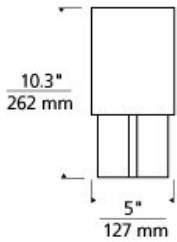

DESCRIPTION

Clean, contemporary metal base available with multiple round and square, felt and fabric shade options. Provides ambient and up-light. Includes 120 volt, 40 watt A19 medium base lamp or 120 volt, 18 watt GU24 base self-ballasted compact fluorescent lamp. Incandescent version dimmable with standard incandescent dimmer. Mounts up only.

INSTALLATION

Mounts to a standard 4" square junction box with round plaster ring (provided by electrician).

DIMMING

Incandescent version dimmable with standard incandescent dimmer.

WEIGHT

2.18lb / 0.99kg

ORDERING INFORMATION

700WSSBL	SHAPE OR SIZE	COLOR	FINISH	LAMP	
	R ROUND	E CAMEL	Z ANTIQUE BRONZE	-CF	INCANDESCENT COMPACT FLOURESCENT
	S SQUARE	O CHARCOAL GRAY	S SATIN NICKEL		
		N CHOCOLATE BROWN			
		I IVORY			
		S STONE			

TECH LIGHTING®

7400 Linder Avenue
Skokie, Illinois 60077

T 847.410.4400
F 847.410.4500

www.techlighting.com

700WSSBL _____

FIXTURE TYPE: _____

JOB NAME: _____

NOTES: _____

_____

_____