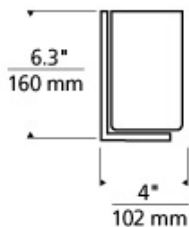

TECH LIGHTING®

7400 Linder Avenue T 847.410.4400
Skokie, Illinois 60077 F 847.410.4500

www.techlighting.com

700WSCFXW _____

FIXTURE TYPE: _____

JOB NAME: _____

NOTES: _____

_____

_____