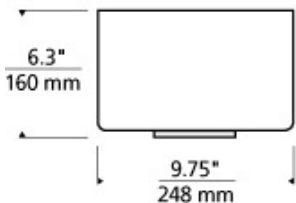

TECH LIGHTING®

7400 Linder Avenue T 847.410.4400
Skokie, Illinois 60077 F 847.410.4500

www.techlighting.com

700WSCFXW _____

FIXTURE TYPE: _____

JOB NAME: _____

NOTES: _____

_____

_____