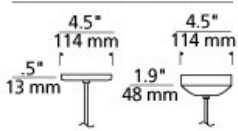

ORDERING INFORMATION

INCANDESCENT CANOPY   CF CANOPY

700 SYSTEM	SOLGP	COLOR	FINISH	LAMP
TD	LINE-VOLTAGE PENDANTS	A AMBER	Z ANTIQUE BRONZE	INCANDESCENT 120V
		N BROWN	B BLACK	-CF COMPACT FLUORESCENT 120V
		C CLEAR	S SATIN NICKEL	-CF277 COMPACT FLUORESCENT 277V
		K SMOKE	W WHITE