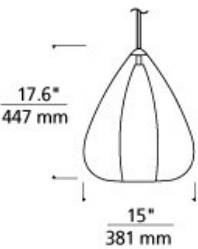

Soleil Grande Pendant

DESCRIPTION

Venetian, teardrop-shaped transparent glass. Inner white case glass helps diffuse the light. Black, satin nickel, and white finish options come with a satin nickel cap and clear cable; antique bronze finish with an antique bronze cap and brown cable. Includes 120 volt, 75 watt medium base A19 lamp or 32 watt GX24Q-3 base triple tube compact fluorescent lamp (electronic ballast included). May also be lamped with GX24Q-3 base 26 watt triple tube compact fluorescent lamp (not included). Fixture is provided with twelve feet of field-cuttable cable. Incandescent version dimmable with standard incandescent dimmer.

INSTALLATION

This product can mount to either a 4" square electrical box with round plaster ring or an octagon electrical box.

DIMMING

Incandescent version dimmable with standard incandescent dimmer.

WEIGHT

12.05lb / 5.47kg

ORDERING INFORMATION

INCANDESCENT CANOPY CF CANOPY

700 SYSTEM	SOLGP	COLOR	FINISH	LAMP
TD	LINE-VOLTAGE PENDANTS	A AMBER	Z ANTIQUE BRONZE	INCANDESCENT 120V
		N BROWN	B BLACK	-CF COMPACT FLUORESCENT 120V
		C CLEAR	S SATIN NICKEL	-CF277 COMPACT FLUORESCENT 277V
		K SMOKE	W WHITE	