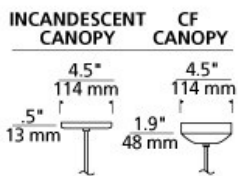

DESCRIPTION

Transparent cylinder shade over a white case glass cylinder. Black, satin nickel, and white finish options highlighted with three satin nickel cylinder details and clear cable; antique bronze finish highlighted with three antique bronze cylinder details and brown cable. Includes 120 volt, 75 watt medium base A19 lamp or 32 watt GX24Q-3 base triple tube compact fluorescent lamp (electronic ballast included). May also be lamped with GX24Q-3 base 26 watt triple tube compact fluorescent lamp (not included). Fixture is provided with six feet of field-cutable cable. Incandescent version dimmable with standard incandescent dimmer.

INSTALLATION

This product can mount to either a 4" square electrical box with round plaster ring or an octagon electrical box.

DIMMING

Incandescent version dimmable with standard incandescent dimmer.

WEIGHT

4.5lb / 2.04kg

ORDERING INFORMATION

700 SYSTEM	ECGP	COLOR	FINISH	LAMP
TD	LINE-VOLTAGE PENDANTS	A AMBER	Z ANTIQUE BRONZE	INCANDESCENT 120V
		Q AQUAMARINE	B BLACK	-CF COMPACT FLUORESCENT 120V
		C CLEAR	S SATIN NICKEL	-CF277 COMPACT FLUORESCENT 277V
		B HAVANA BROWN	W WHITE	
		K SMOKE		
		U STEEL BLUE		

For use on Halo*, Juno* or Lightolier* 120 volt single-circuit track, order as follows:

Incandescent: Order pendant as **700TD** and order appropriate [120V Track Adapter](#)

Compact Fluorescent: Substitute 700TD with one of the following: **700TH** (fits Halo*), **700TJ** (fits Juno*) or **700TI** (fits Lightolier*) and by substituting the finish with one of the following: **BZ** (Black/Antique Bronze), **BS** (Black/Satin Nickel), **WZ** (White/Antique Bronze) or **WS** (White/Satin Nickel).

*Tech Lighting is not affiliated, nor is it endorsed by any of the companies listed nor does Tech Lighting distribute any of their products.

TECH LIGHTING®

7400 Linder Avenue T 847.410.4400
Skokie, Illinois 60077 F 847.410.4500

www.techlighting.com

700 ____ ECGP ____

FIXTURE TYPE: _____

JOB NAME: _____

NOTES: _____

_____

_____