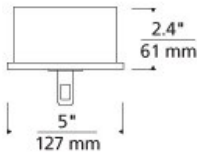

DIMMING

Dimmable with a 600 watt low-voltage electronic dimmer. The dimmer is placed on the line side of the transformer. (Consult dimmer manufacturer for specifics).

OTHER INFORMATION

White finish has satin nickel feed. The shortest rigid standoff that can be used with this surface transformer is the 2" rigid standoff (sold separately). If dropping the rail more than 2" below the ceiling, order the desired rigid standoff length and one compatible power extender (sold separately). 12 volt transformers require the use of 12 volt lamps.

WEIGHT

2.02lb / 0.92kg

ORDERING INFORMATION

700MOSRR30E FINISH

- Z ANTIQUE BRONZE
- C CHROME
- S SATIN NICKEL
- W WHITE

TECH LIGHTING®

7400 Linder Avenue T 847.410.4400
 Skokie, Illinois 60077 F 847.410.4500