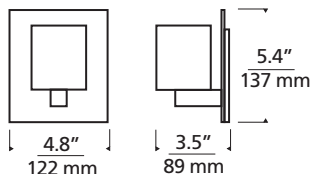

Cube Wall

wc_cube_wall_spec.pdf

FROST

Shown approximately 35% actual size.

AMBER

AMETHYST

COBALT

DESCRIPTION

Classic geometric shape made of pressed glass. Die cast base. Provides ambient and up-light. Includes transformer to convert standard 120 volt line voltage to 12 volts. ADA compliant.

INSTALLATION

This product can mount to either a 4" square electrical box with round plaster ring or an octagonal electrical box (not included). Transformer fits in electrical box. For wall mount use only.

WEIGHT

2.00 lb./0.90 kg. ±

ORDERING INFORMATION

| 700WSCUB | COLOR | FINISH |
|----------|----------|------------------|
| A | AMBER | Z ANTIQUE BRONZE |
| M | AMETHYST | C CHROME |
| C | COBALT | S SATIN NICKEL |
| F | FROST | |