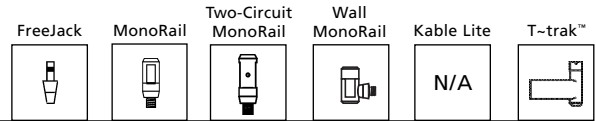

## ARCHITECTURAL HEAD

AMBER

Shown approximately 50% actual size.

AMETHYST

CLEAR

### DESCRIPTION

Fashionable head surrounded by a translucent glass orb. Head rotates 360°, lamp pivots 260° to direct the beam.