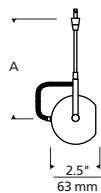

Socket terminates with FreeJack male connector, which may be installed into a system connector. Elements ordered with a system prefix include a connector for that system.

ORDERING INFORMATION

700 SYSTEM	POD	LENGTH (A)	COLOR	FINISH
FJ	FREEJACK	03 3"	A AMBER	C CHROME
MO	MONORAIL	06 6"	M AMETHYST	S SATIN NICKEL
MO2	TWO-CIRCUIT MONORAIL	12 12"	C CLEAR	
	18 18"			
WMO	WALL MONORAIL