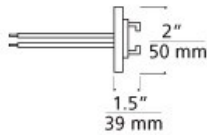

TECH LIGHTING®

7400 Linder Avenue T 847.410.4400
Skokie, Illinois 60077 F 847.410.4500

www.techlighting.com

700WMOPRB _____

FIXTURE TYPE: _____

JOB NAME: _____

NOTES: _____

_____

_____

©2012 Tech Lighting, L.L.C. All Rights Reserved. The "Tech Lighting" graphic is a registered trademark of Tech Lighting, L.L.C. Tech Lighting reserves the right to change specifications for product improvements without notification.