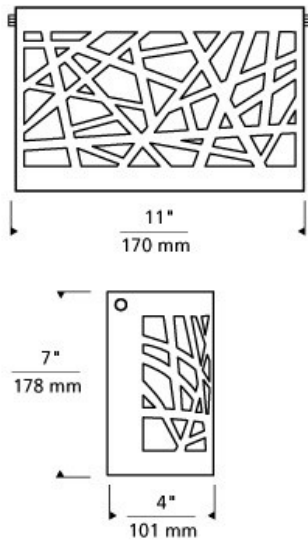

DESCRIPTION

A graceful curve of metal with intricate, asymmetric cutouts. The inner white case glass softens the light shining through this dramatic piece. Includes 120 volt, 60 watt medium base BT15 halogen lamp, 120 volt 18 watt flat quad compact fluorescent lamp, or 10 watt, 600 lumen, 2700K LED Module. Incandescent version dimmable with standard incandescent dimmer. LED dimmable with low-voltage electronic dimmer. ADA compliant.

INSTALLATION

Mounts to a standard 4" square junction box with round plaster ring (provided by electrician).

DIMMING

Incandescent version dimmable with standard incandescent dimmer. LED version dimmable with low-voltage electronic dimmer.

ORDERING INFORMATION

700WSVNT	FINISH	LAMP
Z	ANTIQUE BRONZE	INCANDESCENT 120V
S	SATIN NICKEL	-CF COMPACT FLUORESCENT 120V
		-LED LED 2700K 120V

TECH LIGHTING®
7400 Linder Avenue T 847.410.4400
Skokie, Illinois 60077 F 847.410.4500
www.techlighting.com

700WSVNT _____

FIXTURE TYPE: _____

JOB NAME: _____

NOTES: _____
_____
_____