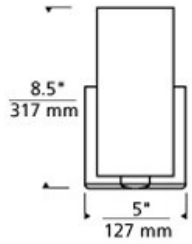

Veil Wall

BROWN

LATTE

WHITE

DESCRIPTION

Crushed glass textured, cylindrical shade with inner layer of gold or silver mounted on a die-cast metal base. Incandescent includes 120 volt, 60 watt medium base BT15 lamp. Fluorescent includes 120 volt 18 watt GU24 base self-ballasted compact fluorescent lamp. May also be lamped with 27 watt GU24 base self-ballasted compact fluorescent lamp (not included). Incandescent version dimmable with standard incandescent dimmer.

INSTALLATION

This product can mount to either a 4" square electrical box with round plaster ring or an octagon electrical box.

DIMMING

Incandescent version dimmable with standard incandescent dimmer.

ORDERING INFORMATION