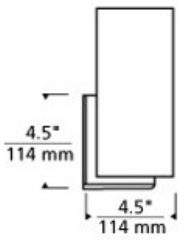

Veil Wall

BROWN

LATTE

WHITE

DESCRIPTION

Crushed glass textured, cylindrical shade with inner layer of gold or silver mounted on a die-cast metal base. Incandescent includes 120 volt, 60 watt medium base BT15 lamp. Fluorescent includes 120 volt 18 watt GU24 base self-ballasted compact fluorescent lamp. May also be lamped with 27 watt GU24 base self-ballasted compact fluorescent lamp (not included). Incandescent version dimmable with standard incandescent dimmer.

INSTALLATION

This product can mount to either a 4" square electrical box with round plaster ring or an octagon electrical box.

DIMMING

Incandescent version dimmable with standard incandescent dimmer.

ORDERING INFORMATION