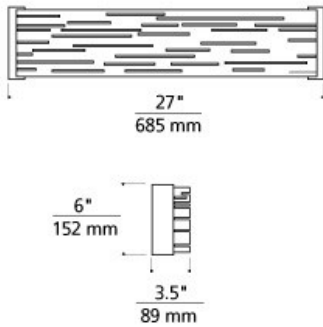

700WSRVLL	COLOR	Trim Color	LAMP
Z	ANTIQUE BRONZE	M MAPLE	-CF COMPACT FLOURESCENT 120V
B	GLOSS BLACK	T METAL	-CF277 COMPACT FLUORESCENT 277V
W	GLOSS WHITE	W WALNUT	-LED LED 2700K 120V
S	SATIN NICKEL		

TECH LIGHTING®
7400 Linder Avenue   T 847.410.4400
Skokie, Illinois 60077   F 847.410.4500

www.techlighting.com

700WSRVLL _____

FIXTURE TYPE: _____

JOB NAME: _____

NOTES: _____

_____

_____