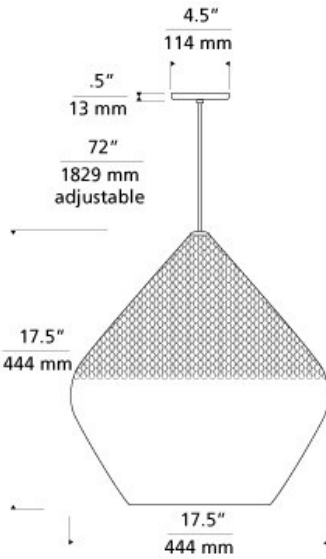

TECH LIGHTING®

7400 Linder Avenue T 847.410.4400
Skokie, Illinois 60077 F 847.410.4500

www.techlighting.com

700 ____ MKAP ____

FIXTURE TYPE: _____

JOB NAME: _____

NOTES: _____

_____

_____