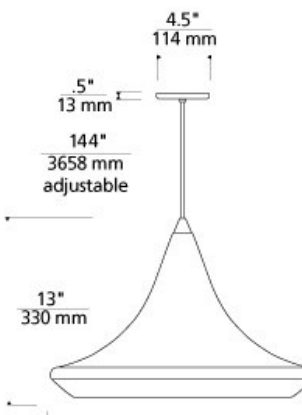

TECH LIGHTING®

7400 Linder Avenue
Skokie, Illinois 60077

T 847.410.4400
F 847.410.4500

www.techlighting.com

700 ____ MALP ____

FIXTURE TYPE: _____

JOB NAME: _____

NOTES: _____

_____

_____