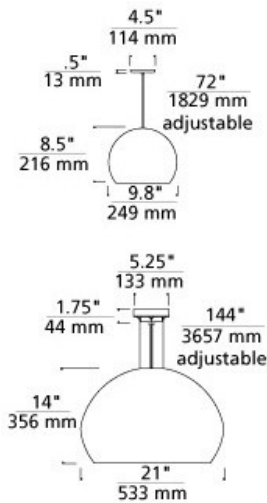

Cleo Pendant

DESCRIPTION

Modern simplicity. A large white orb of hand-blown glass is suspended from colorful cloth cord for a dramatic statement. Black, satin nickel, and white finish canopy options include clear cable; antique bronze canopy option includes brown cable. The Grande includes a 120 volt, 150 watt medium base G40 lamp or 32 watt GX24Q-3 base triple tube compact fluorescent lamp (electronic ballast included) and is provided with cloth cord and twelve feet of aircraft cable. The Medium includes a 120 volt, 75 watt medium base A19 lamp or 32 watt GX24Q-3 base triple tube compact fluorescent lamp (electronic ballast included) and is provided with six feet of field-cuttable cable. Incandescent versions are dimmable with standard incandescent dimmer.

INSTALLATION

This product can mount to either a 4" square electrical box with round plaster ring or an octagon electrical box.

DIMMING

Incandescent version dimmable with standard incandescent dimmer.

ORDERING INFORMATION