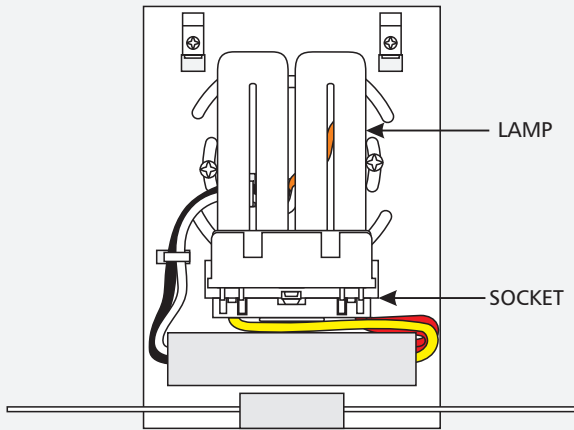

Install the Lamp

2A

CAUTION: To reduce the risk of a burn or electric shock during relamping, disconnect the power to the fixture.

Use **MAX 18 Watt** type **T5 Dulux** 2G10 base flat compact fluorescent lamp.

1. 1 Line up the lamp pins with the socket slots and push the lamp pins completely into the socket slots.

NOTE: When relamping, push the tab in the middle of the socket to release the lamp.