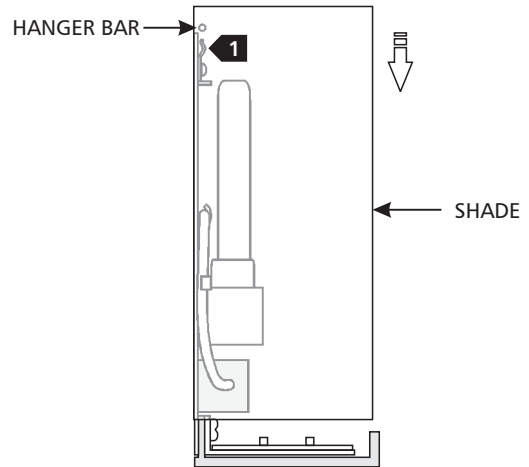

Reinstall the Fabric Shade

3A

1. 1 Carefully slide the shade onto the arm while attaching the hanger bar to the clips.

SAVE THESE INSTRUCTIONS!

TECH LIGHTING®

7400 Linder Ave, Skokie, IL 60077

847.410.4400

www.techlighting.com

© 2008 Tech Lighting, L.L.C. All rights reserved. The "Tech Lighting" graphic is a registered trademark of Tech Lighting, L.L.C. Tech Lighting reserves the right to change specifications for product improvements without notification.

A Generation Brands Company