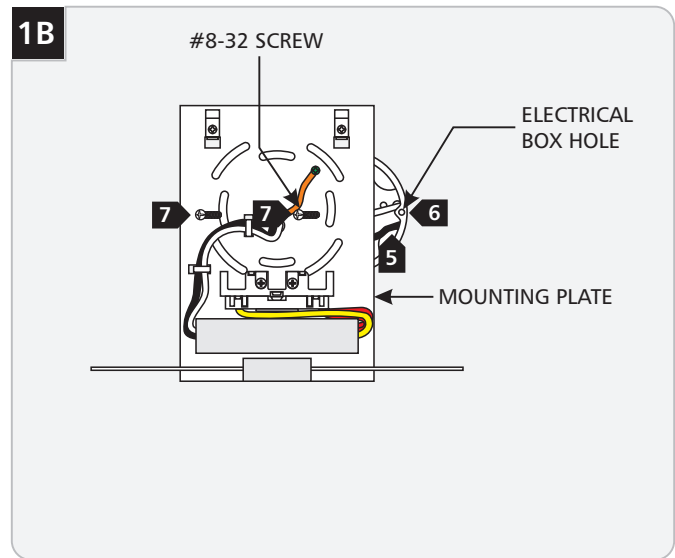

Boreal (Compact Fluorescent)

700WSBOR_CF 1.2

WALL COLLECTION

GENERAL PRODUCT INFORMATION:

This product is suitable for damp locations.

This product can mount to either a 4" square electrical box with round plaster ring or an octagon electrical box.

This product is designed to be mounted vertically, as shown.

CAUTION—RISK OF FIRE
 This product requires installation by a qualified electrician. Before installing be sure to read all instructions and DISCONNECT POWER TO THE ELECTRICAL BOX.

Mount the Fixture

- 1** Lift the shade off of the mounting plate.
- 2** Connect the braided copper wire to a suitable ground according to local electrical codes.
- 3** Connect the white fixture wire to the neutral power line wire with a wire nut.
- 4** Connect the black fixture wire to the hot power line wire with a wire nut.

- 5** Properly place all wires and wire nut connections into the electrical box.
- 6** Line up two mounting plate slots with the two electrical box holes.
- 7** Level the mounting plate vertically and secure it to the electrical box with the two #8-32 screws.