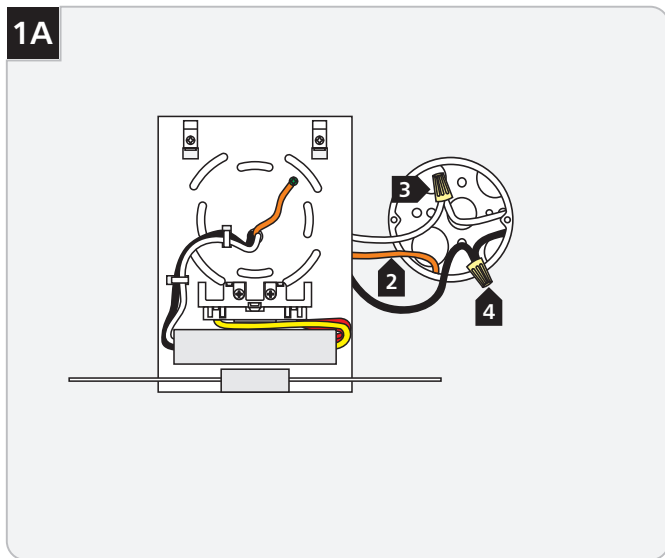

Boreal (Compact Fluorescent)

700WSBOR_CF 1.2

WALL COLLECTION

GENERAL PRODUCT INFORMATION:

This product is suitable for damp locations.

This product can mount to either a 4" square electrical box with round plaster ring or an octagon electrical box.

This product is designed to be mounted vertically, as shown.

CAUTION—RISK OF FIRE
 This product requires installation by a qualified electrician. Before installing be sure to read all instructions and DISCONNECT POWER TO THE ELECTRICAL BOX.

Mount the Fixture

- 1** Lift the shade off of the mounting plate.
- 2** Connect the braided copper wire to a suitable ground according to local electrical codes.
- 3** Connect the white fixture wire to the neutral power line wire with a wire nut.
- 4** Connect the black fixture wire to the hot power line wire with a wire nut.

- 5** Properly place all wires and wire nut connections into the electrical box.
- 6** Line up two mounting plate slots with the two electrical box holes.
- 7** Level the mounting plate vertically and secure it to the electrical box with the two #8-32 screws.