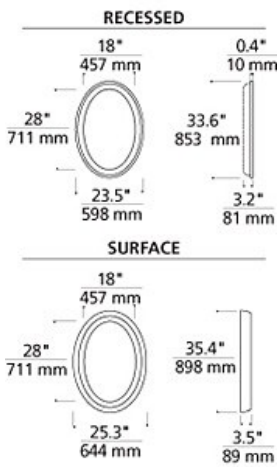

Tigris Mirror Oval 

DESCRIPTION

Oval mirror surrounded by a cove of diffused white light. Available in two styles: recessed and surface. Plated pressure formed frame. Provides shadow-free task and ambient light. Halogen includes transformer and eight 12 volt, 20 watt halogen bi-pin lamps; compact fluorescent includes six 9 watt 2G7 base twin tube lamps and electronic ballast. Halogen version dimmable with a standard incandescent dimmer. Recessed version requires modifications to existing wall construction. ADA compliant.

WEIGHT

28lb / 12.7kg

ORDERING INFORMATION

SHAPE OR SIZE	FINISH	LAMP
700BCTIGO R24 RECESSED	C CHROME	INCANDESCENT 120V
S26 SURFACE	S SATIN NICKEL	-CF COMPACT FLUORESCENT 120V
		-CF277 COMPACT FLUORESCENT 120V
		-CF277 COMPACT FLUORESCENT 277V