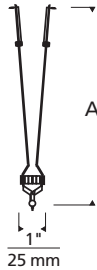

FreeJack	MonoRail	Two-Circuit MonoRail	Wall MonoRail	Kable Lite	T-trak™
N/A	N/A	N/A	N/A		N/A

## ARCHITECTURAL HEAD

K-JANE

Shown approximately 30% actual size.

### DESCRIPTION

K-Jane drops below the cables; head pivots 220° on two axes. For cable separations of up to twice the length. Field-cutttable.