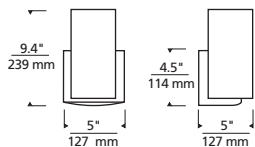

Playa Sconce

wc_playa_sconce_spec.pdf

BROWN

Shown approximately 20% actual size.

NATURAL

WHITE

DESCRIPTION

Elegant multi-toned shade comprised of natural shell panels with die-cast base. Provides ambient, up and down-light.