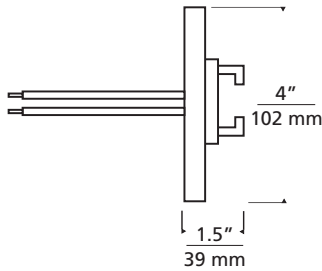

4" Round Power Feed Canopy

SINGLE-FEED

Shown approximately 35% actual size.

DESCRIPTION

Canopy mounts to the wall and brings power to the Wall MonoRail run from a single-feed remote transformer (sold separately). The low-voltage leads from the remote transformer connect to canopy leads inside the junction box.

INSTALLATION

This product can mount to either a 4" square electrical box with round plaster ring or an octagon electrical box (not included).

FINISH

Antique bronze, chrome, satin nickel, white. White finish has satin nickel feeds.

USAGE

For use with a single-feed remote transformer (sold separately).

WEIGHT

0.95 lb./0.43 kg. ±

ORDERING INFORMATION

700WMOP4R

FINISH

- Z ANTIQUE BRONZE
- C CHROME
- S SATIN NICKEL
- W WHITE