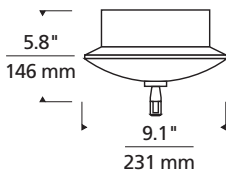

Surface Transformer

SINGLE-FEED, 24 VOLTS 600 WATTS

Shown approx. 20% actual size.

mo_srtf624d_spec.pdf

DESCRIPTION

This single-feed surface transformer converts standard 120 line voltage to 24 volts to provide the necessary voltage for powering a MonoRail low-voltage lighting system. It can power lamps totaling up to 600 watts. The transformer is concealed inside a decorative housing with a fast acting secondary circuit breaker that will safely turn the system off should a short occur. Once the short has been removed the breaker can be reset.

INSTALLATION

This product can mount to either 4" square electrical box with round plaster ring or an octagon electrical box (not included). Rail is installed through the power feeds on the canopy to bring power to the run.

FINISH

Antique bronze, chrome, satin nickel, black, white. Black and white finish have satin nickel feeds.

COMPATIBLE RIGID STANDOFFS

The shortest rigid standoff that can be used with this surface transformer is the 5" rigid standoff (sold separately). If dropping the rail more than 5" below the ceiling, order the desired rigid standoff length and one compatible power extender (sold separately).