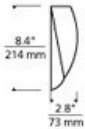

DESCRIPTION

Patterned Murano glass surrounds a small frost interior glass. Die-cast base. Provides ambient and up-light. Includes 120 volt, 60 watt G9 base halogen lamp. Dimmable with standard incandescent dimmer. ADA compliant.

INSTALLATION

This product can mount to either a 4" square electrical box with round plaster ring or an octagonal electrical box (not included). For wall mount use only.

DIMMING

Dimmable with a standard incandescent dimmer (not included).

WEIGHT

2.5lb / 1.13kg

ORDERING INFORMATION

700WSFIR COLOR	FINISH
O OWL (AMBER)	Z ANTIQUE BRONZE
P PEACOCK (BLUE-GREEN)	C CHROME
S SWAN (WHITE)	S SATIN NICKEL