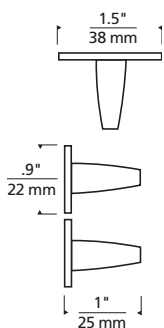

Soft Anchors

Shown approx. 35% actual size.

DESCRIPTION

For short, straight runs, use to secure cables at one end of run (with turnbuckles at other end). Mount to wall or ceiling. 1.5" washer (included) is recommended for ceiling mount support.

FINISH

Satin nickel only.

WEIGHT

0.15 lb./0.07 kg. ±

ORDERING INFORMATION

700KSOF05

7400 Linder Avenue T 847.410.4400
Skokie, Illinois 60077 F 847.410.4500

www.techlighting.com