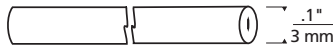

# Bare Cable

*Shown actual size.*

## DESCRIPTION

Bare cable is #10 gauge tin-plated copper cable with kevlar core.

Rated for 300 watts at 12 volts, 600 watts at 24 volts.  
Load: 300 watt maximum at 12 volts to 30' before voltage drop occurs; 600 watt maximum at 24 volts to 60' before voltage drop occurs.