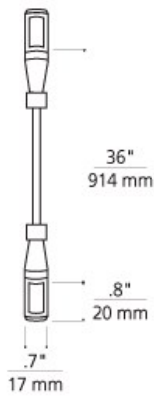

Power Jumper

DESCRIPTION

Allows a MonoRail run to be powered from another run at a point where one run is below the other. 36" long. Field-cutttable.

ORDERING INFORMATION

700MOPJUMP FINISH

- Z ANTIQUE BRONZE
- C CHROME
- S SATIN NICKEL