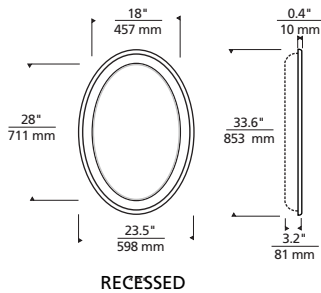

Tigris Mirror Oval

bc_tigris_mirror_ova_spec.pdf

TIGRIS MIRROR OVAL, SURFACE
Shown approximately 5% actual size.

DESCRIPTION

Oval mirror surrounded by a cove of diffused white light. Available in two styles: recessed and surface. Plated pressure formed frame. Provides shadow-free task and ambient light. Includes transformer. ADA compliant.

COLOR

None.

FINISH

Chrome, satin nickel.

LAMP

Eight low-voltage, 12 volt Halogen bi-pin lamps up to 20 watts each with Pyrex glass shields (included).

WEIGHT

28.00 lb./12.70 kg. ±