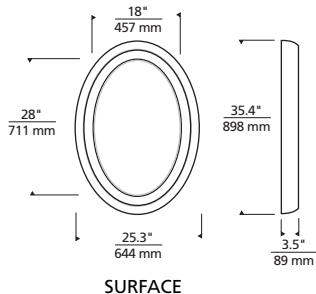

Tigris Mirror Oval

bc_tigris_mirror_ova_spec.pdf

TIGRIS MIRROR OVAL, SURFACE
Shown approximately 5% actual size.

DESCRIPTION

Oval mirror surrounded by a cove of diffused white light. Available in two styles: recessed and surface. Plated pressure formed frame. Provides shadow-free task and ambient light. Includes transformer. ADA compliant.

COLOR

None.

FINISH

Chrome, satin nickel.

LAMP

Eight low-voltage, 12 volt Halogen bi-pin lamps up to 20 watts each with Pyrex glass shields (included).

WEIGHT

28.00 lb./12.70 kg. ±