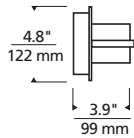

Metro

METRO
Shown approximately 15% actual size.

bc_metro_spec.pdf

DESCRIPTION

Rectilinear shaped light bar with multi-layered white glass. Plated pressure formed frame. Provides task and ambient light. May also be mounted vertically. ADA compliant.

INSTALLATION

This product can mount to either a 4" square electrical box with round plaster ring or an octagonal electrical box. For wall mount use only. 12.5" of clearance is needed on one side of the fixture to remove glass when relamping.

WEIGHT

5.50 lb./2.49 kg. ±

ORDERING INFORMATION

700BCMET	FINISH	LAMP	VOLTAGE
Z	ANTIQUE BRONZE	INCANDESCENT	120V
C	CHROME	-CF FLUORESCENT	277 277V
S	SATIN NICKEL		(FLOURESCENT ONLY)

7400 Linder Avenue T 847.410.4400
Skokie, Illinois 60077 F 847.410.4500