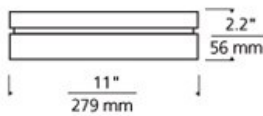

Cirque Ceiling

DESCRIPTION

Beautiful round pressed glass shade with polished surface suspended from a die-cast base. Available in three lamp configurations: incandescent, fluorescent and LED. Large incandescent includes two 120 volt, 40 watt G9 base halogen lamps; small incandescent includes one 120 volt 40 watt G9 base halogen lamp; large fluorescent includes two 13 watt 2GX7 base twin tube lamps and electronic ballast. Large LED includes two 10 watt, 600 lumen, 2700K LED modules. Incandescent version dimmable with a standard incandescent dimmer. LED version dimmable with low-voltage electronic dimmer. Ceiling mount suitable for wet locations. ADA compliant.

INSTALLATION

This product can mount to either a 4" square electrical box with round plaster ring or an octagonal electrical box (not included).

DIMMING

Incandescent version dimmable with a standard incandescent dimmer (not included).

WEIGHT

9.1lb / 4.13kg

ORDERING INFORMATION

700CQ	SHAPE OR SIZE	FINISH	LAMP
L	LARGE	Z ANTIQUE	INCANDESCENT 120V
S	SMALL	BRONZE	-CF COMPACT FLUORESCENT 120V
		C CHROME	-CF277 COMPACT FLUORESCENT 277V
		S SATIN NICKEL	-LED LED 2700K 120V
			- LED 2700K 277V
			LED277

Compact fluorescent lamp option available only with Large Size.

LARGE

TECH LIGHTING®

7400 Linder Avenue T 847.410.4400
Skokie, Illinois 60077 F 847.410.4500

www.techlighting.com

700CQ _____

FIXTURE TYPE: _____

JOB NAME: _____

NOTES: _____

_____

_____