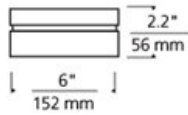

ORDERING INFORMATION

700CQ	SHAPE OR SIZE	FINISH	LAMP
L	LARGE	Z ANTIQUE	INCANDESCENT 120V
S	SMALL	BRONZE	-CF COMPACT FLUORESCENT 120V
		C CHROME	-CF277 COMPACT FLUORESCENT 277V
		S SATIN NICKEL	-LED LED 2700K 120V
			- LED 2700K 277V
			LED277

Compact fluorescent lamp option available only with Large Size.

SMALL