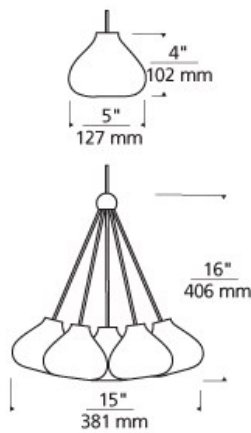

**INSTALLATION**

Socket terminates with FreeJack male connector, which may be installed into a system connector. Elements ordered with a system prefix include a connector for that system. ForFor Kable Lite due to weight.

**ACCESSORIES & OPTICAL CONTROLS**

Swag Hook

**WEIGHT**

0.5-3.5lb / 0.23-1.59kg

**ORDERING INFORMATION**

700	SYSTEM	CHR	SHAPE OR SIZE	COLOR	FINISH	LAMP
FJ	FREEJACK (MONO POINT)	1	CHEER - 1 LIGHT	CLEAR	Z ANTIQUE BRONZE	12 VOLT XENON
MO	MONORAIL	7	CHEERS - 7		C CHROME	-24 24 VOLT
MO2	TWO-CIRCUIT MONORAIL		LIGHTS		S SATIN NICKEL	HALOGEN