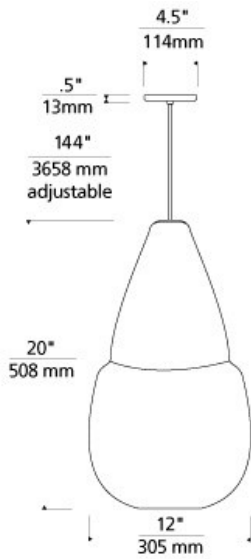

TECH LIGHTING®

7400 Linder Avenue T 847.410.4400
Skokie, Illinois 60077 F 847.410.4500

www.techlighting.com

700 ____ CPSGP ____

FIXTURE TYPE: _____

JOB NAME: _____

NOTES: _____

_____

_____