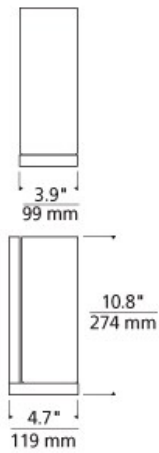

Cabo Grande Wall Sconce

ONYX

WHITE
GLASS

DESCRIPTION

Onyx or glass cylinder and die-cast base. Mounts up only. Includes 120 volt, 60 watt G9 base halogen lamp or 120 volt, GU24 base 18 watt self-ballasted compact fluorescent lamp. Incandescent version dimmable with standard incandescent dimmer.

INSTALLATION

This product can mount to either a 4" square electrical box with round plaster ring or an octagonal electrical box (not included).

DIMMING

Incandescent version dimmable with a standard incandescent dimmer (not included).

WEIGHT

7.81lb / 3.54kg

ORDERING INFORMATION

700WSCBOG	COLOR	FINISH	LAMP
H	ONYX	Z ANTIQUE BRONZE	INCANDESCENT
W	WHITE GLASS	C CHROME	-CF COMPACT FLUORESCENT
S		S SATIN NICKEL	

TECH LIGHTING®

7400 Linder Avenue T 847.410.4400
Skokie, Illinois 60077 F 847.410.4500