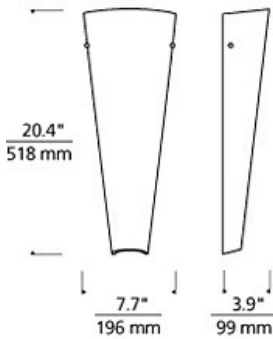

Larkspur Wall 

BEACH
AMBER

SAND

SURF
WHITE

DESCRIPTION

Cone shaped, slumped glass shade, rich with color and pattern. Provides ambient, up- and down-light. Includes 120 volt, 75 watt T8 medium base lamp, 36 watt 2G11 base twin tube compact fluorescent lamp (electronic ballast included) or two 10 watt, 600 lumen, 2700K LED modules. Incandescent version dimmable with standard incandescent dimmer. LED version dimmable with low-voltage electronic dimmer. ADA compliant.

WEIGHT

5lb / 2.27kg

ORDERING INFORMATION

700TDLRKS	COLOR	FINISH	LAMP
A	BEACH AMBER	Z ANTIQUE BRONZE	INCANDESCENT 120V COMPACT FLUORESCENT 120V
S	SAND	S SATIN NICKEL	-CF277 COMPACT FLUORESCENT 277V
W	SURF WHITE		-LED LED 2700K 120V - LED 2700K 277V LED277