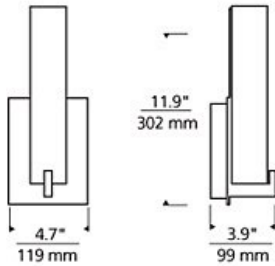

Cosmo Wall 

ACRYLIC LENS

AMBER

AMBER FRIT

FROST

WHITE FRIT

DESCRIPTION

Rectilinear glass with metal base. Provides ambient and up-light. Includes two 120 volt, 40 watt mini-candelabra base lamps, 18 watt 2G11 base twin tube compact fluorescent lamp (electronic ballast included), or energy saving 10 watt, 450 lumen, 3000K LED module.. Incandescent version dimmable with standard incandescent dimmer. LED version dimmable with low-voltage electronic dimmer. ADA compliant.

INSTALLATION

This product can mount to either a 4" square electrical box with round plaster ring or an octagonal electrical box (not included).

DIMMING

Incandescent version dimmable with a standard incandescent dimmer (not included).

WEIGHT

3.5lb / 1.59kg

ORDERING INFORMATION

700WSCOS	COLOR	FINISH	LAMP
Y	ACRYLIC LENS	Z ANTIQUE BRONZE	INCANDESCENT 120V COMPACT FLUORESCENT 120V
B	AMBER	C CHROME	-CF 120V
A	AMBER FRIT	S SATIN NICKEL	-CF277 COMPACT FLUORESCENT 277V
F	FROST		-LED LED 3000K
W	WHITE FRIT		