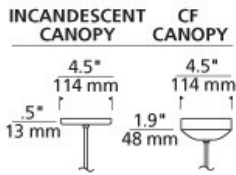

Emerge Pendant

DESCRIPTION

Conical shaped glass shade, richly layered in brilliant color, suspended from a round canopy. Black, satin nickel, and white canopy options include satin nickel detail and clear cable; antique bronze includes antique bronze detail and brown cable. Includes 120 volt, 75 watt A19 medium base lamp or 18 watt GX24Q-2 base triple tube compact fluorescent lamp (electronic ballast included). Fixture is provided with six feet of field-cutable cable. Incandescent version dimmable with standard incandescent dimmer.

Line-voltage Swag Hook

WEIGHT

3.3lb / 1.5kg

ORDERING INFORMATION

700	SYSTEM	EMP	COLOR	FINISH	LAMP
TD	LINE-VOLTAGE PENDANTS	B	BLUE-VIOLET	Z ANTIQUE BRONZE	INCANDESCENT 120V
		R	FERRARI RED	B BLACK	-CF COMPACT FLUORESCENT 120V
		F	FROST WHITE	S SATIN NICKEL	-CF277 COMPACT FLUORESCENT 277V
		G	LIME GREEN	W WHITE	
		A	TAHOE PINE AMBER		
		W	WHITE FRIT		