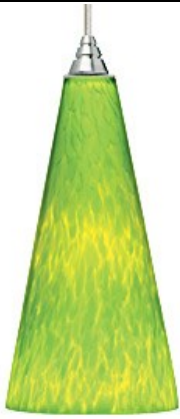

Emerge Pendant

DESCRIPTION

Conical shaped glass shade, richly layered in brilliant color, suspended from a round canopy. Black, satin nickel, and white canopy options include satin nickel detail and clear cable; antique bronze includes antique bronze detail and brown cable. Includes 120 volt, 75 watt A19 medium base lamp or 18 watt GX24Q-2 base triple tube compact fluorescent lamp (electronic ballast included). Fixture is provided with six feet of field-cutable cable. Incandescent version dimmable with standard incandescent dimmer.

Line-voltage Swag Hook

WEIGHT

3.3lb / 1.5kg

ORDERING INFORMATION

700	SYSTEM	EMP	COLOR	FINISH	LAMP
TD	LINE-VOLTAGE PENDANTS	B	BLUE-VIOLET	Z ANTIQUE BRONZE	INCANDESCENT 120V
		R	FERRARI RED	B BLACK	-CF COMPACT FLUORESCENT 120V
		F	FROST WHITE	S SATIN NICKEL	-CF277 COMPACT FLUORESCENT 277V
		G	LIME GREEN	W WHITE	
		A	TAHOE PINE AMBER		
		W	WHITE FRIT		