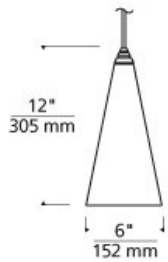

Emerge Pendant

DESCRIPTION

Conical shaped glass shade, richly layered in brilliant color, suspended from a round canopy. Black, satin nickel, and white canopy options include satin nickel detail and clear cable; antique bronze includes antique bronze detail and brown cable. Includes 120 volt, 75 watt A19 medium base lamp or 18 watt GX24Q-2 base triple tube compact fluorescent lamp (electronic ballast included). Fixture is provided with six feet of field-cutable cable. Incandescent version dimmable with standard incandescent dimmer.

Line-voltage Swag Hook

WEIGHT

3.3lb / 1.5kg

ORDERING INFORMATION

700	SYSTEM	EMP	COLOR	FINISH	LAMP
TD	LINE-VOLTAGE PENDANTS	B	BLUE-VIOLET	Z ANTIQUE BRONZE	INCANDESCENT 120V
		R	FERRARI RED	B BLACK	-CF COMPACT FLUORESCENT 120V
		F	FROST WHITE	S SATIN NICKEL	-CF277 COMPACT FLUORESCENT 277V
		G	LIME GREEN	W WHITE	
		A	TAHOE PINE AMBER		
		W	WHITE FRIT		