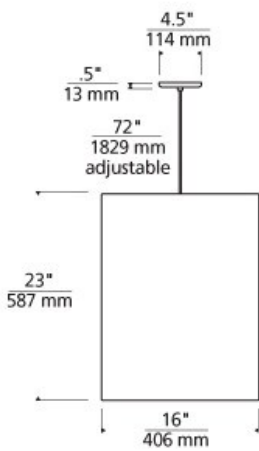

ACCESSORIES & OPTICAL CONTROLS

Line-voltage Swag Hook

WEIGHT

5.5-8.5lb / 2.49-3.86kg

ORDERING INFORMATION

700	SYSTEM	DELP	COLOR	FINISH	LAMP
TD	LINE-VOLTAGE PENDANTS	N	BROWN	Z ANTIQUE BRONZE	INCANDESCENT 120V COMPACT
		C	DESERT CLAY	B BLACK	-CF FLUORESCENT 120V COMPACT
		R	RED	S SATIN NICKEL	-CF277 FLUORESCENT 277V COMPACT
		W	WHITE	W WHITE	-CFD FLUORESCENT 120V DIMMABLE