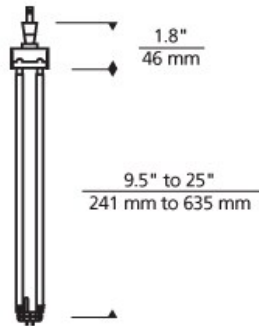

Tele Head

DESCRIPTION

Tele telescopes from 9" to 25" to bring the light right where you need it. Head rotates 360°, swivels 130° at the bracket, and the lamp rotates 290°. Low-voltage, MR16 lamp of up to 75 watts not included).

SYSTEM

Available for FreeJack, MonoRail, Two-Circuit MonoRail, and Wall MonoRail. For use on T-trak, order FreeJack version and T-trak FreeJack Connector (sold separately).

INSTALLATION

Socket terminates with FreeJack male connector, which may be installed into a system connector. Elements ordered with a system prefix include a connector for that system.

WEIGHT

0.52lb / 0.24kg

ORDERING INFORMATION

700	SYSTEM	TEL	FINISH
FJ	FREEJACK (MONO POINT)		Z ANTIQUE BRONZE
MO	MONORAIL		C CHROME
MO2	TWO-CIRCUIT MONORAIL		S SATIN NICKEL
WMO	WALL MONORAIL		

TECH LIGHTING®