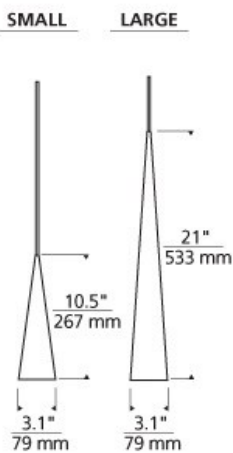

Summit Pendant

DESCRIPTION

Sleek satin nickel metal cone, available in large and small versions. Includes low-voltage, 35 watt MR16 flood lamp or 6 watt replaceable LED module and six feet of field-cuttable suspension cable.

SYSTEM

Available for FreeJack, MonoRail, and Two-Circuit MonoRail. For use on T-trak, order FreeJack version and T-trak FreeJack Connector (sold separately). Not recommended for Kable Lite due to weight.

INSTALLATION

Socket terminates with FreeJack male connector, which may be installed into a system connector. Elements ordered with a system prefix include a connector for that system.

ACCESSORIES & OPTICAL CONTROLS

Swag Hook

WEIGHT

0.8-1.55lb / 0.36-0.7kg

ORDERING INFORMATION

700	SYSTEM	SUM	SHAPE OR SIZE	FINISH	LAMP
FJ	FREEJACK (MONO POINT)	L	LARGE	S	12 VOLT HALOGEN
MO	MONORAIL	S	SMALL	SATIN NICKEL	12 VOLT LED 3000K
MO2	TWO-CIRCUIT MONORAIL				24 VOLT HALOGEN

Note: LED option not available on MO2 at this time.

Antique Bronze is not available for Kable Lite.

TECH LIGHTING®

7400 Linder Avenue T 847.410.4400
Skokie, Illinois 60077 F 847.410.4500

www.techlighting.com

700 ____ SUM ____

FIXTURE TYPE: _____

JOB NAME: _____

NOTES: _____

_____

_____