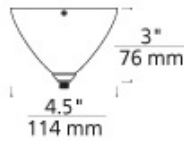

ORDERING INFORMATION

700FJSFV FINISH	VOLTAGE
Z ANTIQUE BRONZE	120V IN/12V OUT
B BLACK	024 120V IN/24V OUT
C CHROME	277 277V IN/12V OUT
S SATIN NICKEL	
W WHITE