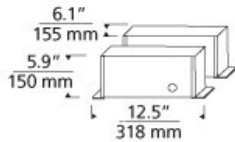

INSTALLATION

This transformer must be installed in a remote but accessible location (such as above the ceiling or in a closet). To simplify installation the transformer should be located no more than 20' from the run or power feed. The electrician will need to supply the proper gauge conductor from the transformer to the power feed location based on distance (see Low-Voltage Wire Size Table, below).

OTHER INFORMATION

12 volt output transformers require the use of 12 volt lamps. Use with a dual-feed Two-Circuit canopy or other power feed option (sold separately).

LOW-VOLTAGE WIRE SIZE TABLE						
Use to determine the correct THHN wire size for a recommended 3 percent drop in voltage at the specified wattage. The length shown is the length of wire from the transformer to the power feed.						
12 Volt	5 ft.	6-15 ft.	16-20 ft.	21-40 ft.	41-60 ft.	61-90 ft.
300 Watt	#10 GA	#8 GA	#4 GA	#1 GA	1/0	3/0