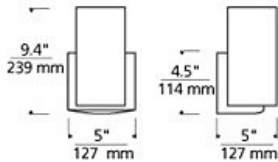

INSTALLATION

This product can mount to either a 4" square electrical box with round plaster ring or an octagonal electrical box (not included).

DIMMING

Incandescent version dimmable with a standard incandescent dimmer (not included).

WEIGHT

2.2lb / 1kg

ORDERING INFORMATION

| 700WSPLA | COLOR | FINISH | LAMP |
|----------|---------|------------------|------------------------------|
| B | BROWN | Z ANTIQUE BRONZE | INCANDESCENT 120V |
| N | NATURAL | C CHROME | -CF COMPACT FLUORESCENT 120V |
| W | WHITE | S SATIN NICKEL | |