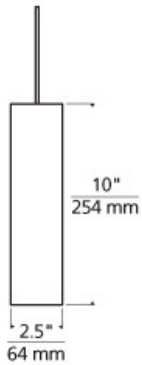

Piper Pendant 

DESCRIPTION

Sleek cylinder shaped metal shade provides crisp down light. Includes low-voltage, 50 watt MR16 flood lamp or 6 watt replaceable LED module and six feet of field-cuttable suspension cable.