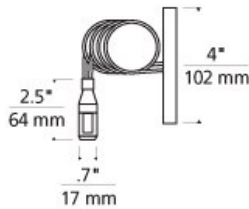

TECH LIGHTING®

7400 Linder Avenue T 847.410.4400
Skokie, Illinois 60077 F 847.410.4500

www.techlighting.com

700MOPCEN60E _____   FIXTURE TYPE: _____   JOB NAME: _____   NOTES: _____   _____   _____