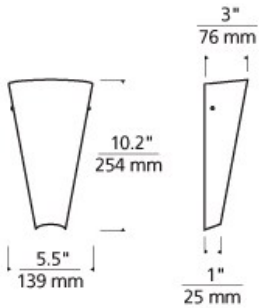

Mini Larkspur Wall 

BEACH
AMBER

SAND

SURF
WHITE

DESCRIPTION

Cone shaped, slumped glass shade, rich with color and pattern. Provides ambient up-light. Includes 120 volt, 40 watt G9 bi-pin lamp, 13 watt 2GX7 base twin tube compact fluorescent lamp (electronic ballast included) or 10 watt, 600 lumen, 2700K LED module. Incandescent version dimmable with standard incandescent dimmer. LED version dimmable with low-voltage electronic dimmer. ADA compliant.

WEIGHT

1.6lb / 0.73kg

ORDERING INFORMATION

700WSLRKS	COLOR	FINISH	LAMP
A	BEACH AMBER	Z ANTIQUE BRONZE	INCANDESCENT 120V COMPACT FLUORESCENT 120V
S	SAND	C CHROME	-CF
W	SURF WHITE	S SATIN NICKEL	-LED LED 2700K 120V
			- LED 2700K 277V
			LED277