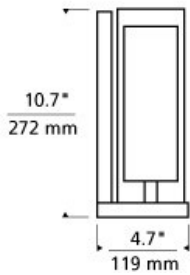

Jayden Wall

AMBER

CLEAR

SMOKE

**DESCRIPTION**

Pure indulgence, the Jayden is cut from a solid block of crystal and formed into an elegant rectangular prism which surrounds a hand-blown inner white glass diffuser and sits atop a die-cast metal base. Instantly elevates any space. Incandescent includes 120 volt, 60 watt T10 medium base lamp. Fluorescent includes 120 volt 26 watt GX24Q-3 base triple tube compact fluorescent lamp. May also be lamped with 32 watt GX24Q-3 base triple tube compact fluorescent lamp (not included). Incandescent version dimmable with standard incandescent dimmer.

**INSTALLATION**

Mounts to a standard 4" square junction box with round plaster ring (provided by electrician).

**DIMMING**

Incandescent version dimmable with standard incandescent dimmer.

**ORDERING INFORMATION**