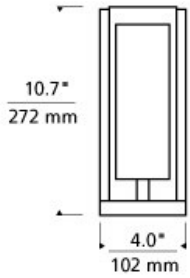

Jayden Wall

AMBER

CLEAR

SMOKE

**DESCRIPTION**

Pure indulgence, the Jayden is cut from a solid block of crystal and formed into an elegant rectangular prism which surrounds a hand-blown inner white glass diffuser and sits atop a die-cast metal base. Instantly elevates any space. Incandescent includes 120 volt, 60 watt T10 medium base lamp. Fluorescent includes 120 volt 26 watt GX24Q-3 base triple tube compact fluorescent lamp. May also be lamped with 32 watt GX24Q-3 base triple tube compact fluorescent lamp (not included). Incandescent version dimmable with standard incandescent dimmer.

**INSTALLATION**

Mounts to a standard 4" square junction box with round plaster ring (provided by electrician).

**DIMMING**

Incandescent version dimmable with standard incandescent dimmer.

**ORDERING INFORMATION**