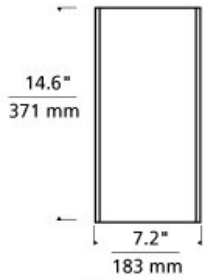

INSTALLATION

Mounts to a standard 4" square junction box with round plaster ring (provided by electrician).

DIMMING

Dimmable with standard incandescent dimmer.

ORDERING INFORMATION

700WSEMB	COLOR	FINISH	LAMP
C	CLEAR	Z ANTIQUE BRONZE	INCANDESCENT 120V
N	HAVANA BROWN	S SATIN NICKEL	
K	SMOKE		
U	STEEL BLUE		