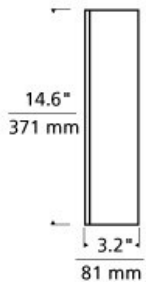

INSTALLATION

Mounts to a standard 4" square junction box with round plaster ring (provided by electrician).

DIMMING

Dimmable with standard incandescent dimmer.

ORDERING INFORMATION

700WSEMB	COLOR	FINISH	LAMP
C	CLEAR	Z ANTIQUE BRONZE	INCANDESCENT 120V
N	HAVANA BROWN	S SATIN NICKEL	
K	SMOKE		
U	STEEL BLUE		