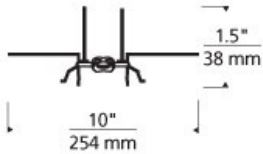

Dragonfly Functional Art

BLUE

WHITE

DESCRIPTION

Aluminum wings; glass body in white or blue. Two 18" hand-bendable, field-cutable wire leads. Includes low-voltage, 20 watt halogen bi-pin lamp. Aluminum only.

SYSTEM

Available for MonoRail and Kable Lite.

WEIGHT

0.34lb / 0.15kg

ORDERING INFORMATION

700	SYSTEM	BUGDF	COLOR	FINISH	LAMP
K	KABLE LITE	B	BLUE	CHROME	12 VOLT HALOGEN
MO	MONORAIL	W	WHITE	-24	24 VOLT HALOGEN