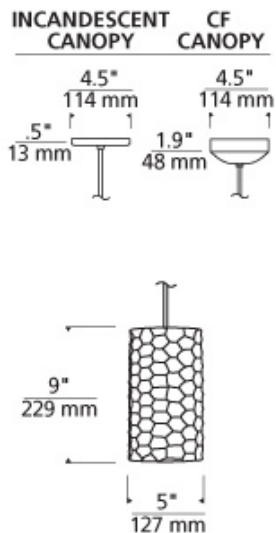

LINE - VOLTAGE P E N D A N T S

Edge Pendant

AMBER

BROWN

CRYSTAL

GRAY

DESCRIPTION

Hand etched glass shade provides a rich textured look suspended from a round canopy. Black, satin nickel, and white finish options highlighted with clear cable; antique bronze highlighted with brown cable. Includes 120 volt, 75 watt A19 medium base lamp or 32 watt GX24Q-3 base triple tube compact fluorescent lamp (electronic ballast included). Fixture is provided with six feet of field-cutable cable. Incandescent version dimmable with standard incandescent dimmer.

INSTALLATION

This product can mount to either a 4" square electrical box with round plaster ring or an octagon electrical box.

DIMMING

Incandescent version dimmable with a standard incandescent dimmer.

ACCESSORIES & OPTICAL CONTROLS

Line-voltage Swag Hook

WEIGHT

5.4lb / 2.45kg

ORDERING INFORMATION

700	SYSTEM	EDGP	COLOR	FINISH	LAMP
TD	LINE-VOLTAGE PENDANTS	A	AMBER	Z	INCANDESCENT 120V
		B	BROWN		COMPACT FLUORESCENT 120V
		C	CRYSTAL	B	COMPACT FLUORESCENT 120V
		G	GRAY	S	COMPACT FLUORESCENT 277V
				NICKEL	
				W	
				WHITE	