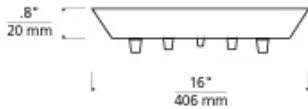

TECH LIGHTING®

7400 Linder Avenue
Skokie, Illinois 60077

T 847.410.4400
F 847.410.4500

www.techlighting.com

700TDCLP5R _____

FIXTURE TYPE: _____

JOB NAME: _____

NOTES: _____

_____

_____

©2011 Tech Lighting, L.L.C. All Rights Reserved. The "Tech Lighting" graphic is a registered trademark of Tech Lighting, L.L.C. Tech Lighting reserves the right to change specifications for product improvements without notification.