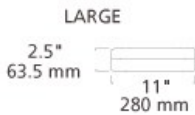

INSTALLATION

Mounts to a standard 4" square junction box with round plaster ring (provided by electrician).

DIMMING

Incandescent version is dimmable with a standard incandescent dimmer (not included).

WEIGHT

9.1lb / 4.13kg

ORDERING INFORMATION

SHAPE OR SIZE	COLOR	FINISH	LAMP
700FM360			
L LARGE	FROST	Z ANTIQUE BRONZE	INCANDESCENT COMPACT
S SMALL		S SATIN NICKEL	-CF FLOURESCENT COMPACT
			-CF277 COMPACT FLUORESCENT 277V